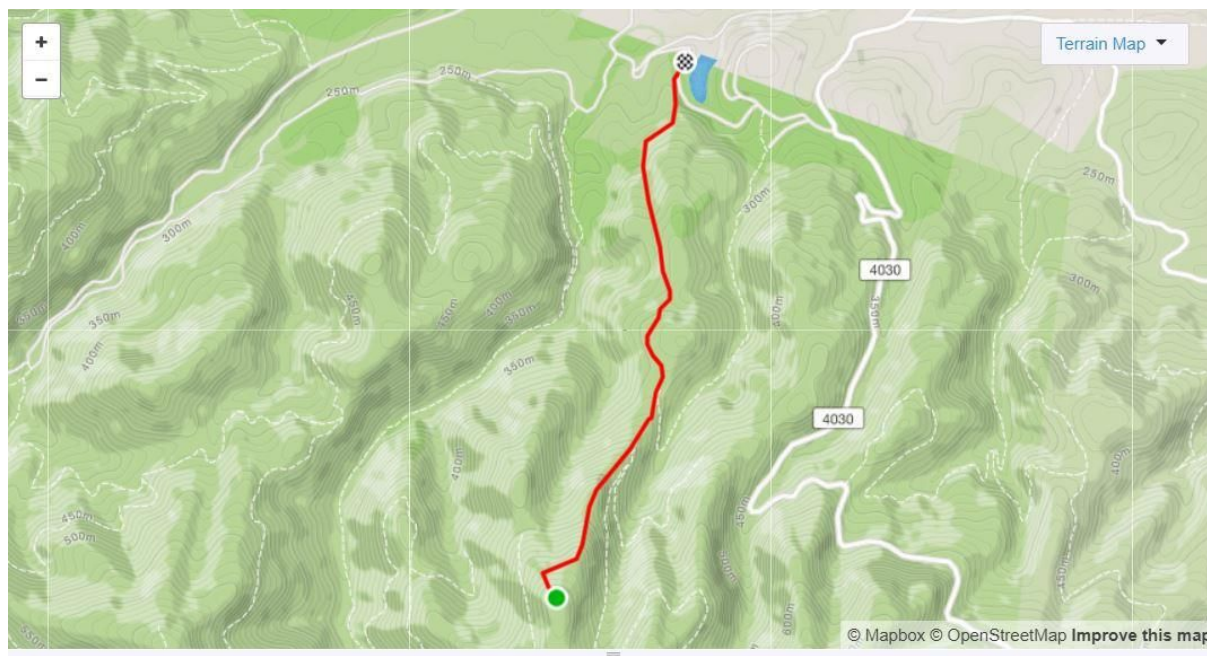

Enduro

Stage 1

Duljina staze/track length: 4.7km

Visinska razlika/descend: 550m

Stage 2

Duljina staze/track length: 2,5km

Visinska razlika/descend: 360m

Stage 3

Duljina staze/track length: 3km

Visinska razlika/descend: 420m