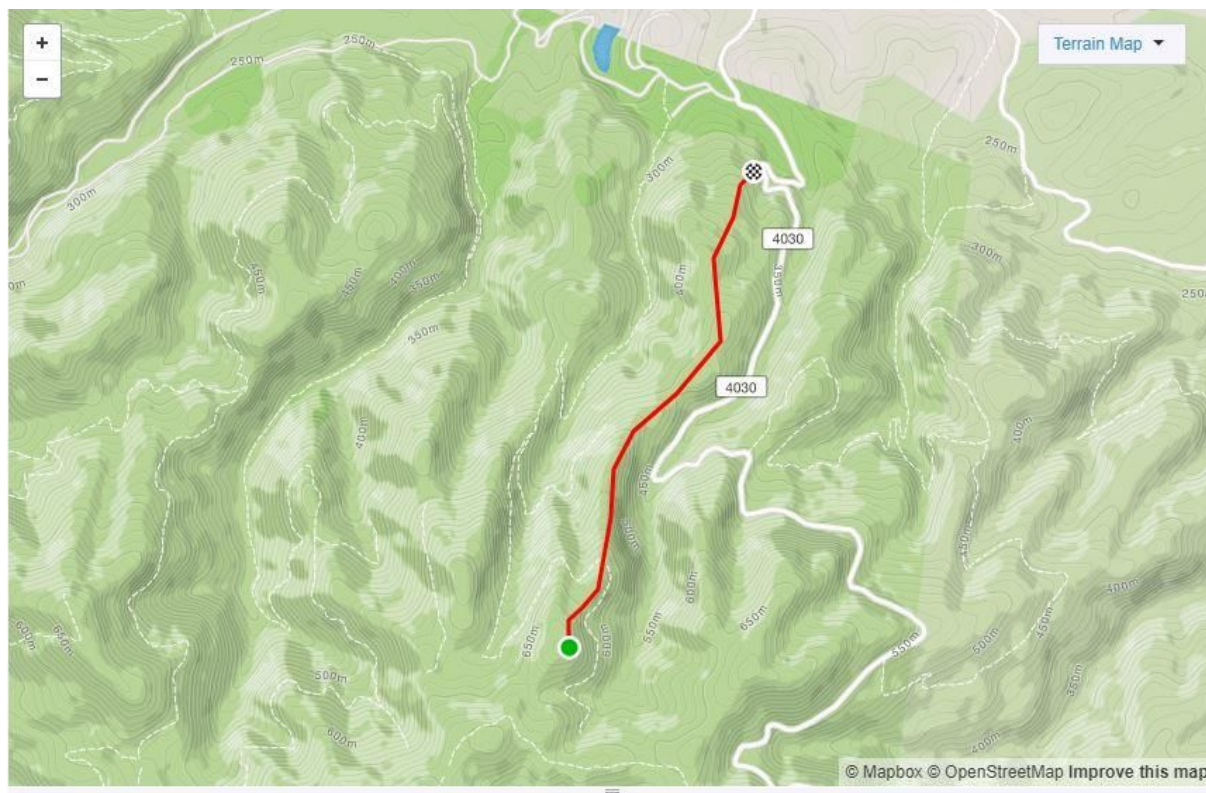

# Enduro

## Stage 1

Duljina staze/track length: 4.7km

Visinska razlika/descend: 550m

## Stage 2

Duljina staze/track length: 2,5km

Visinska razlika/descend: 360m

## Stage 3

Duljina staze/track length: 3km

Visinska razlika/descend: 420m