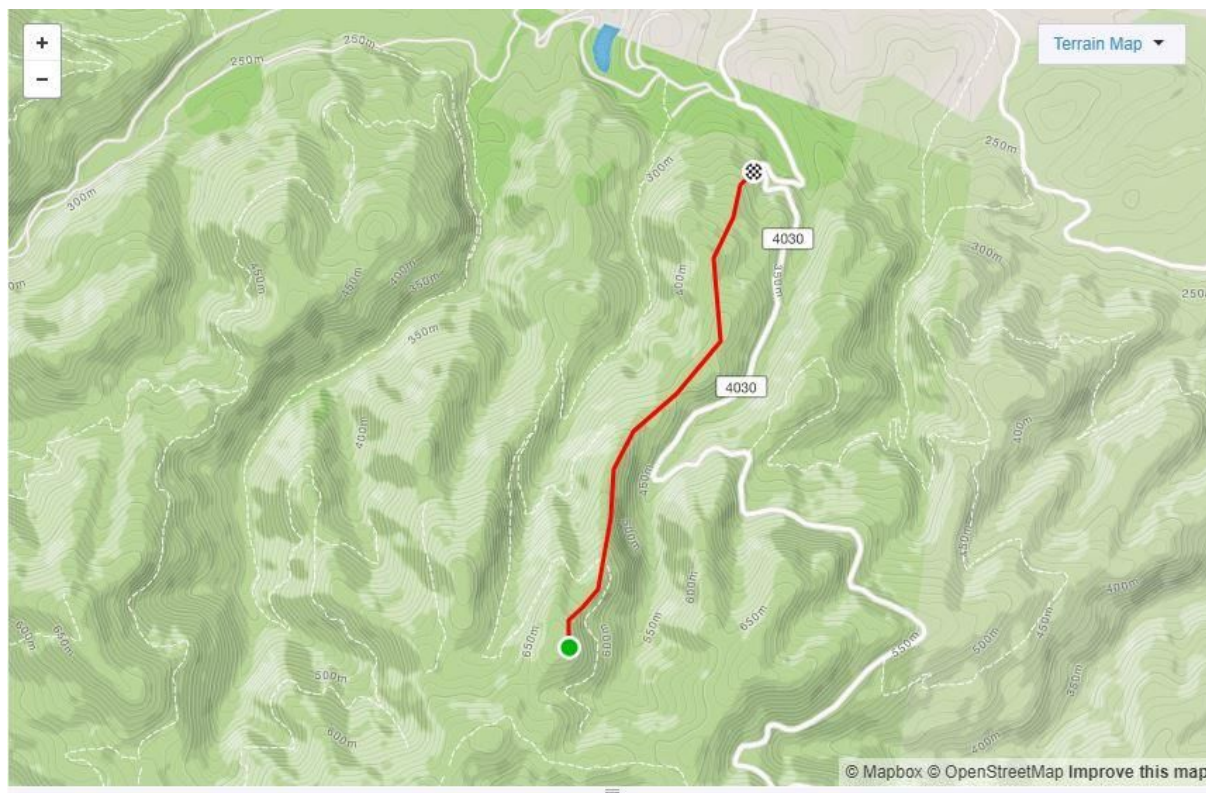

Enduro

Stage 1

Duljina staze/track length: 4.7km

Visinska razlika/descend: 550m

Stage 2

Duljina staze/track length: 2,5km

Visinska razlika/descend: 360m

Stage 3

Duljina staze/track length: 3km

Visinska razlika/descend: 420m