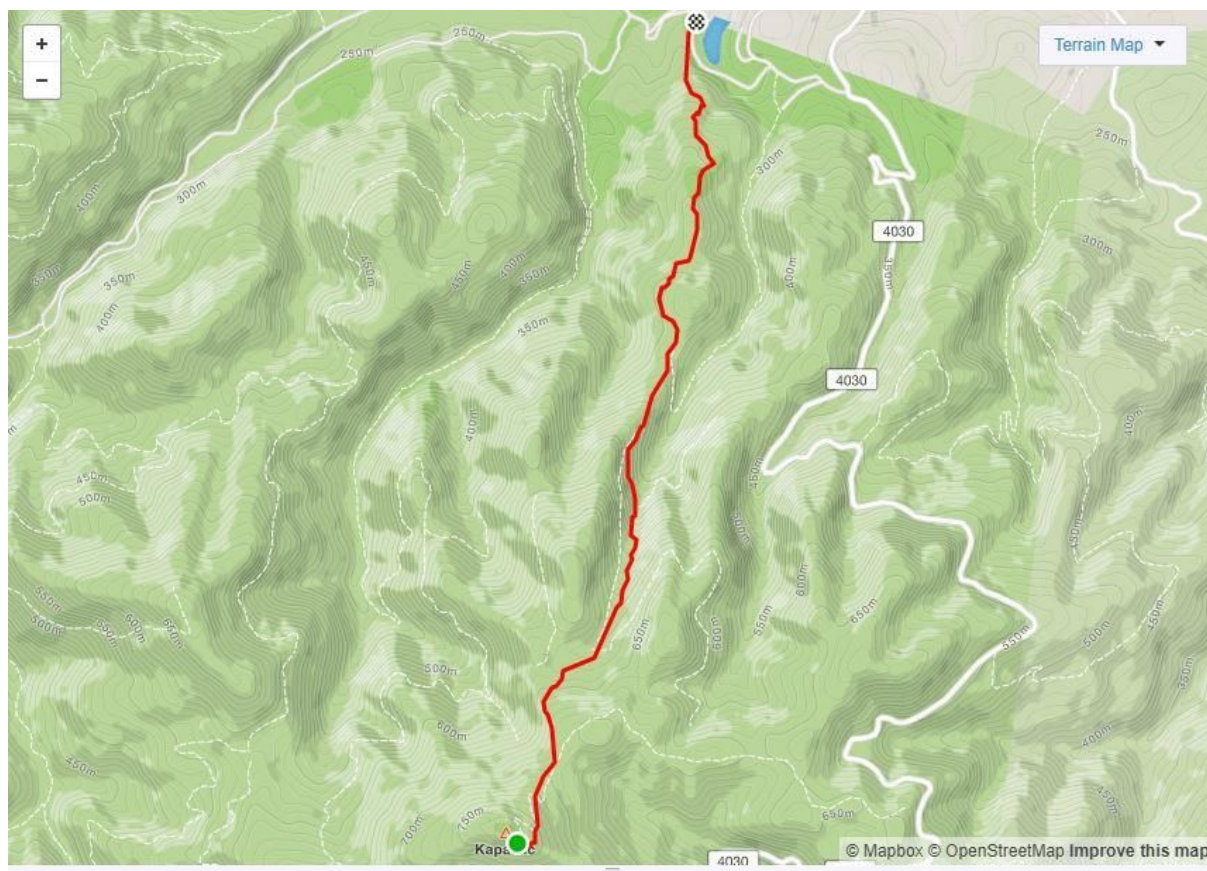

# Enduro

## Stage 1

Duljina staze/track length: 4.7km

Visinska razlika/descend: 550m

## Stage 2

Duljina staze/track length: 2,5km

Visinska razlika/descend: 360m

## Stage 3

Duljina staze/track length: 3km

Visinska razlika/descend: 420m