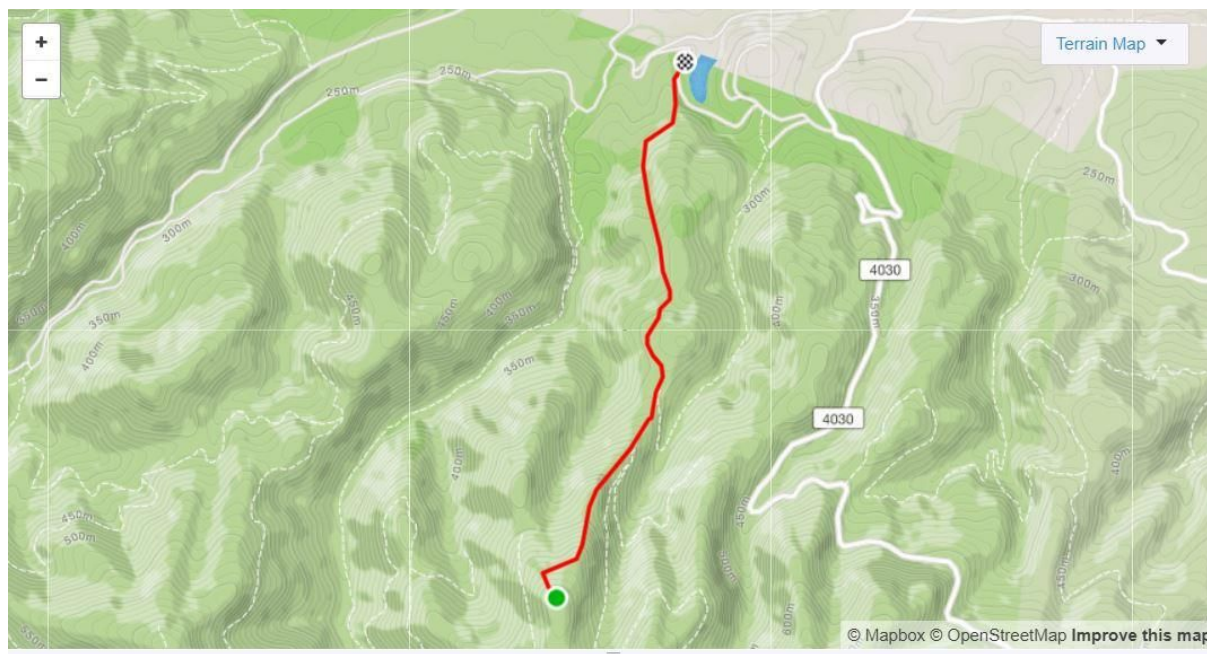

## Stage 1

Duljina staze/track length: 4.7km

Visinska razlika/descend: 550m

## Stage 2

Duljina staze/track length: 2,5km

Visinska razlika/descend: 360m

## Stage 3

Duljina staze/track length: 3km

Visinska razlika/descend: 420m