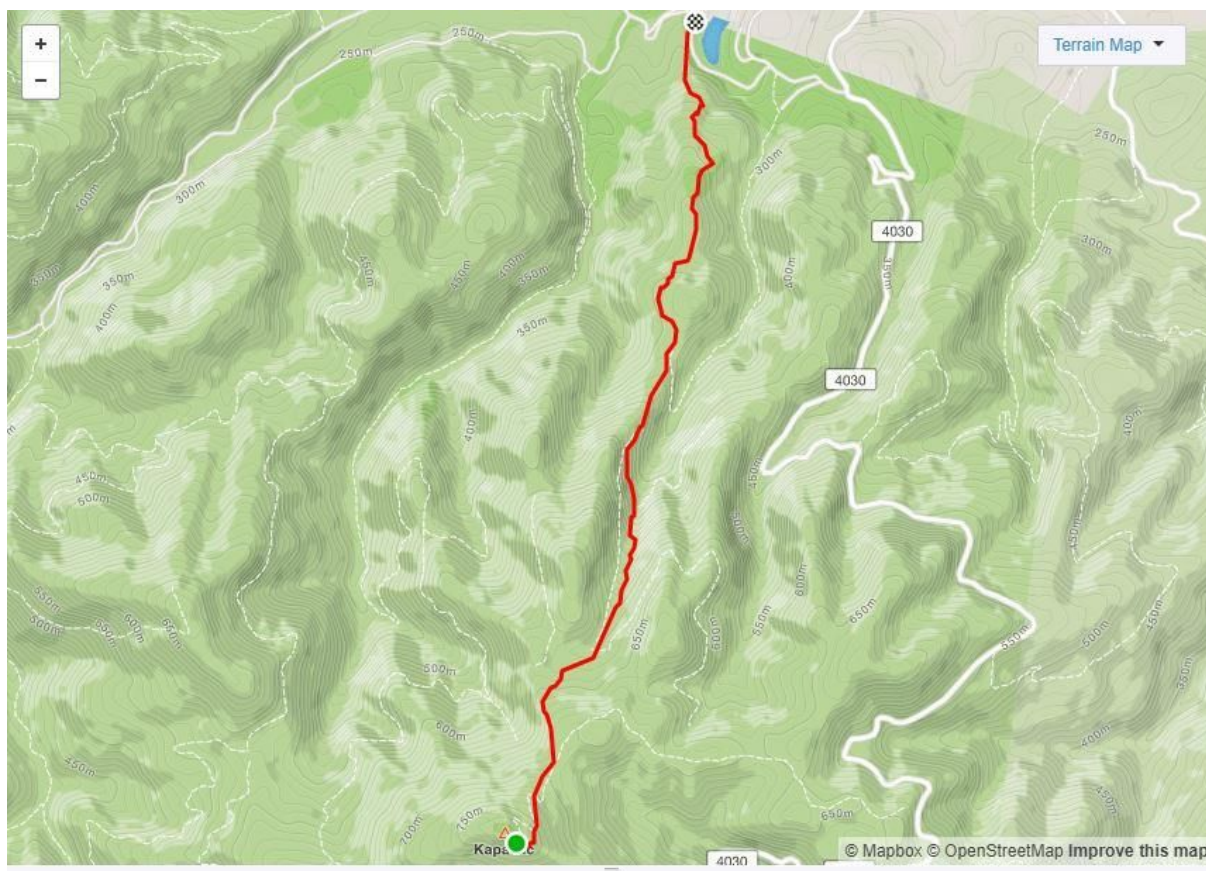

Enduro

Stage 1

Duljina staze/track length: 4.7km

Visinska razlika/descend: 550m

Stage 2

Duljina staze/track length: 2,5km

Visinska razlika/descend: 360m

Stage 3

Duljina staze/track length: 3km

Visinska razlika/descend: 420m